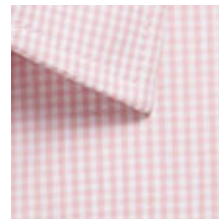

### 1637WL GINGHAM LONG SLEEVE SHIRT

NAVY

SKY

GREY

TEAL

PINK

CRIMSON

LILAC

BLACK

EMERALD

DENIM

- > WOMEN'S LONG SLEEVE GINGHAM SHIRT
- > CONTEMPORARY FIT
- > PLACKET FRONT
- > CLASSIC COLLAR
- > ACTION BACK PLEATS
- > HIDDEN MODESTY BUTTON

### FABRIC

60% COTTON, 40% POLYESTER WITH SILK PROTEIN & EASY IRON FINISH