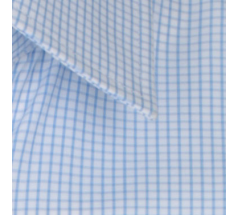

CAREER

GLOWEAVE

FAWKNER

1895L MICRO CHECK LONG SLEEVE SHIRT

NAVY

SKY

BLACK

- > MEN'S LONG SLEEVE MICRO CHECK SHIRT
- > CONTEMPORARY FIT
- > PLACKET FRONT
- > CLASSIC COLLAR
- > CONVERTIBLE CUFF
- > LEFT CHEST POCKET

FABRIC

60% COTTON, 40% POLYESTER WITH SILK PROTEIN & EASY IRON FINISH.

SIZES

MENS: 37 - 54

EASY
IRON

COTTON
RICH

SILK
PROTEIN